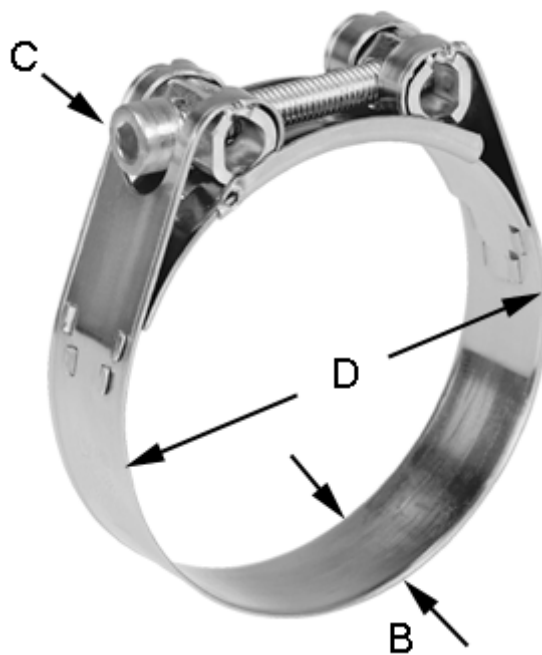

Article number: 025917255108

Description: Heavy Duty Clamp GBS M 108/25 W5 ISK STC

## Measures

---

C (screw type)	= ISK
Diameter D	= 104-112
Width B	= 25